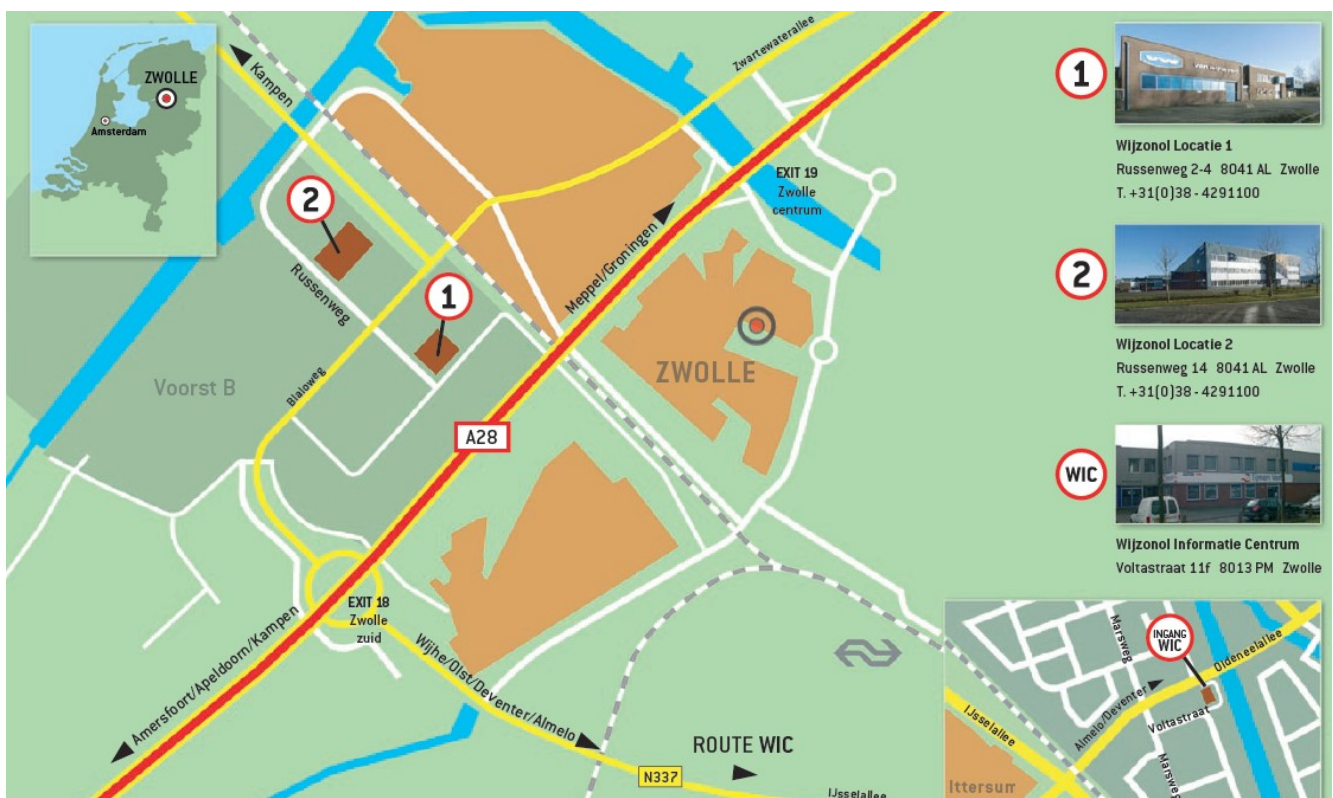

Road Map

Address: Russenweg 14, 8041AL Zwolle

Route description

From Schiphol: A9, A4, A10, A1, A28, at the junction Hoevelaken keep left on A28/E232, see [thereafter](#)

From Rotterdam: A20, A12, A27, A28, at the junction Rijnsweerd change onto A28/E30, see [thereafter](#)

From Utrecht: A28, at the junction Rijnsweerd keep left on A28/E30, see [thereafter](#)

From Apeldoorn: N793, A50, A28, at the junction Hattermerbroek change onto A28/E232, see [thereafter](#)

Thereafter:

- Exit at Zwolle Zuid/Zwolle (18), follow exit Ring Noord (N331 Hasselt)(18) turn right from A28/E232.
- At the junction Zwolle-Zuid/Zwolle (18) take the third exit on Westenholterallee
- In Zwolle turn right onto Blaweg and then left onto Russenweg after 0.5 km.
- Drive 100 m further and you will see Ralston Colour & Coatings on your right (locatie 2).

Travel by Train

Take the Intercity train at Schiphol train station in the direction of Schiphol-Amersfoort and Amersfoort-Zwolle, alight at Zwolle train station.

Public Transportation

Zwolle bus station: Stadsbus 5 (Connexion) heading Westenholte, alight at bus stop Blaweg/Voorsterweg.